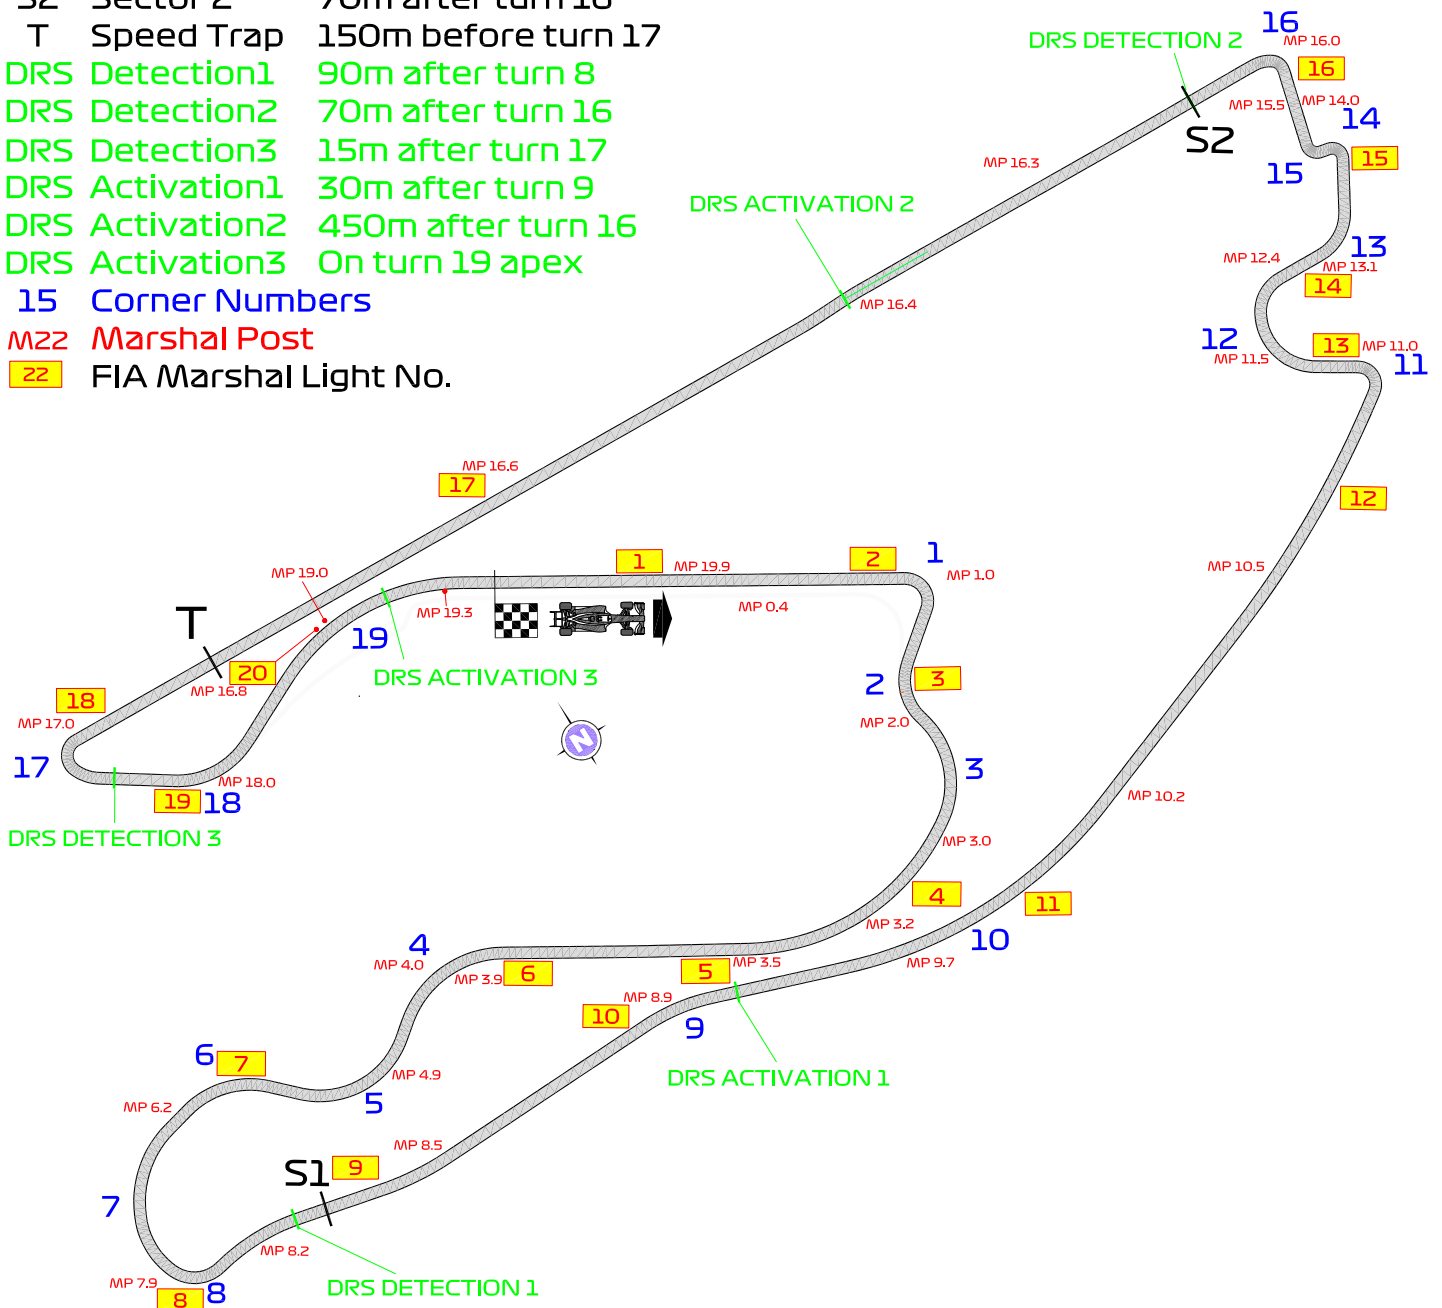

Niels Wittich

The FIA Formula One Race Director

FORMULA 1 CRYPTO.COM MIAMI GRAND PRIX 2022 - Miami

Circuit Map

- Start Line
- Control Line
- S1 Sector 1 110m after turn 8
- S2 Sector 2 70m after turn 16
- T Speed Trap 150m before turn 17
- DRS Detection1 90m after turn 8
- DRS Detection2 70m after turn 16
- DRS Detection3 15m after turn 17
- DRS Activation1 30m after turn 9
- DRS Activation2 450m after turn 16
- DRS Activation3 On turn 19 apex
- 15 Corner Numbers
- M22 Marshal Post
- FIA Marshal Light No.

Circuit Centreline Length = 5.412km